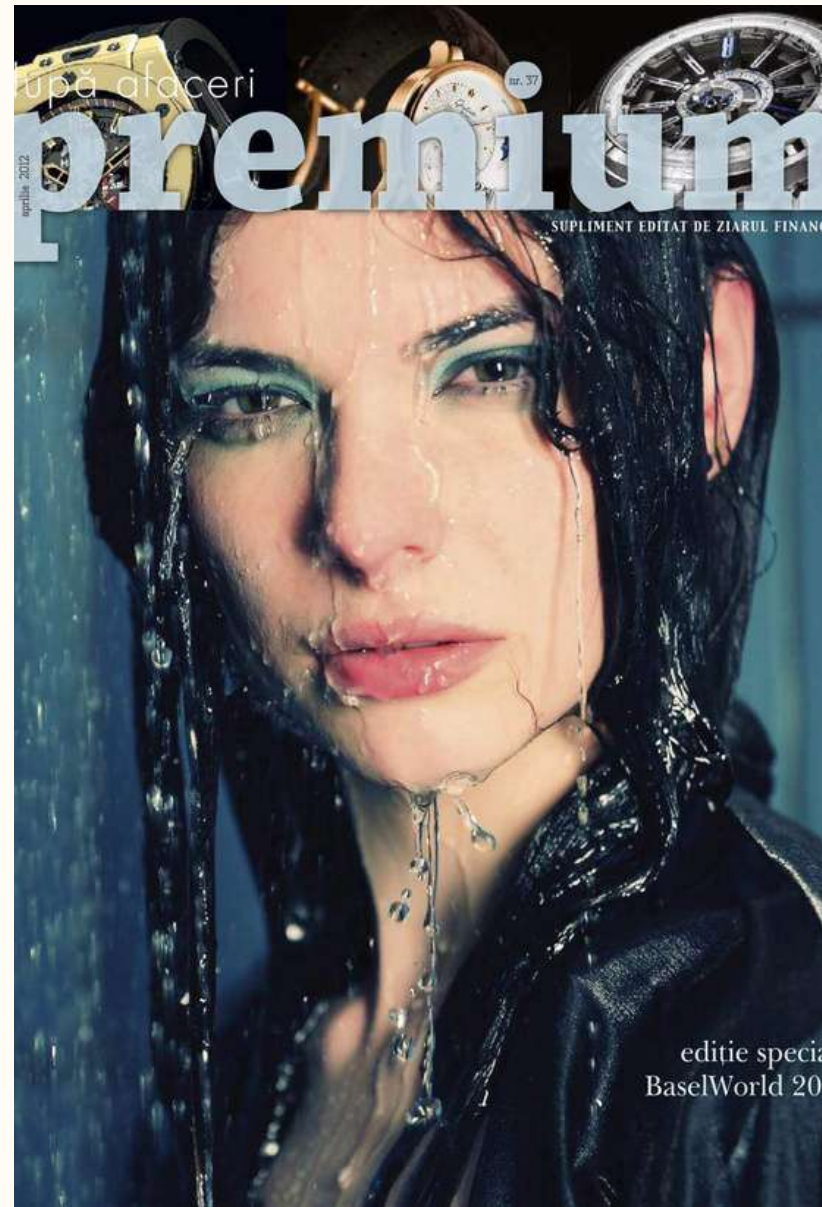

ammacreativeagency.com

ammacreativeagency.com

ammacreativeagency.com

alina s.

HEIGHT	5'7"	SHOES	EU 38
BUST	33	DRESS	S
WAIST	26	HAIR	BROWN
HIPS	36	EYES	HAZEL

EMAIL ADDRESS

ammacreativeagency@gmail.com

MODEL'S INSTAGRAM