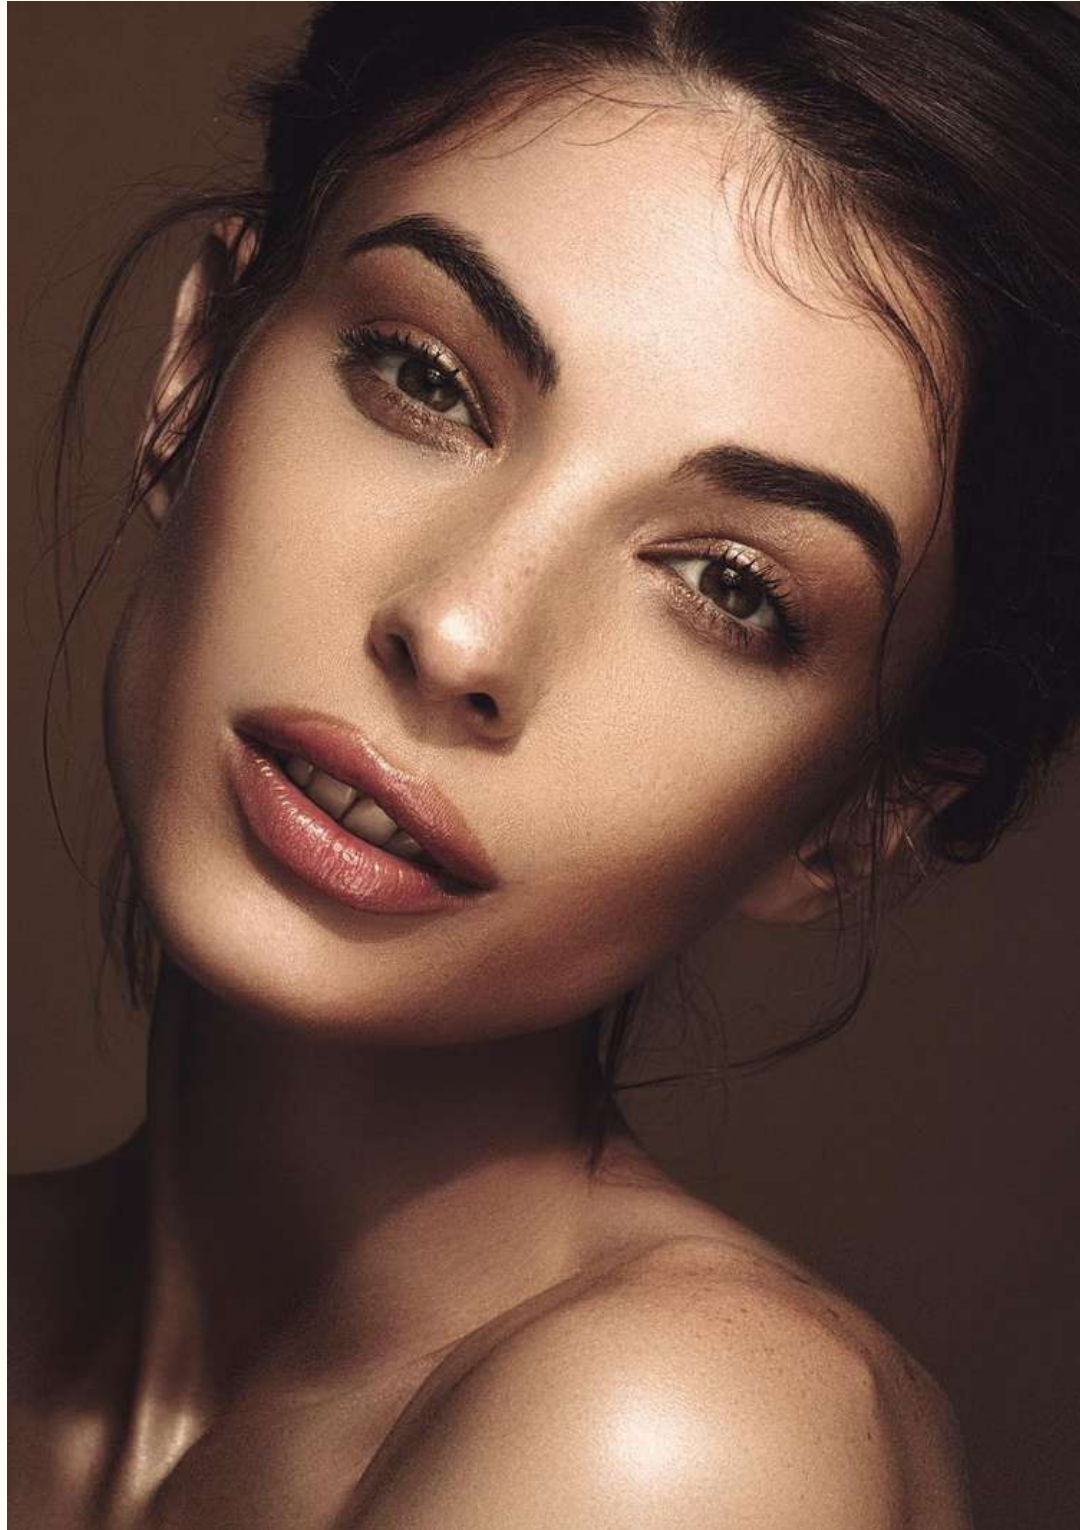

ammacreativeagency.com

ammacreativeagency.com

ammacreativeagency.com

alina s.

HEIGHT	5'7"	SHOES	EU 38
BUST	33	DRESS	S
WAIST	26	HAIR	BROWN
HIPS	36	EYES	HAZEL

EMAIL ADDRESS

ammacreativeagency@gmail.com

MODEL'S INSTAGRAM