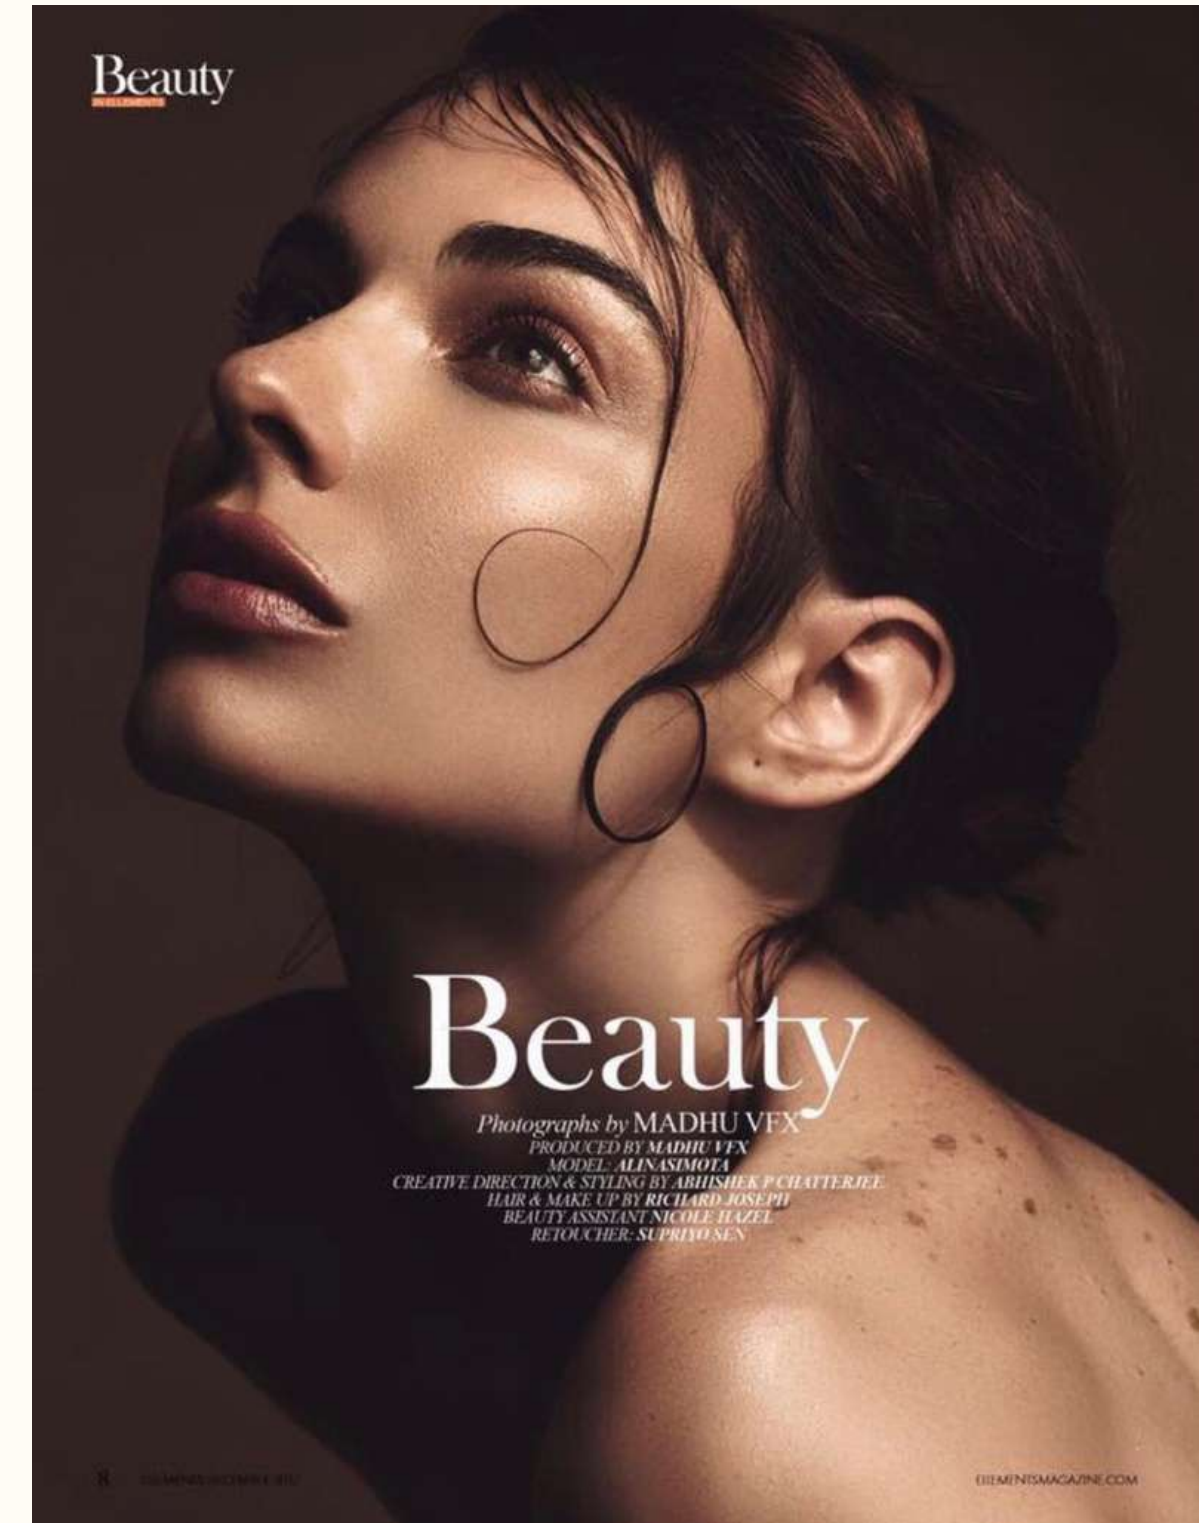

ammacreativeagency.com

ammacreativeagency.com

ammacreativeagency.com

alina s.

HEIGHT	5'7"	SHOES	EU 38
BUST	33	DRESS	S
WAIST	26	HAIR	BROWN
HIPS	36	EYES	HAZEL

EMAIL ADDRESS

ammacreativeagency@gmail.com

MODEL'S INSTAGRAM